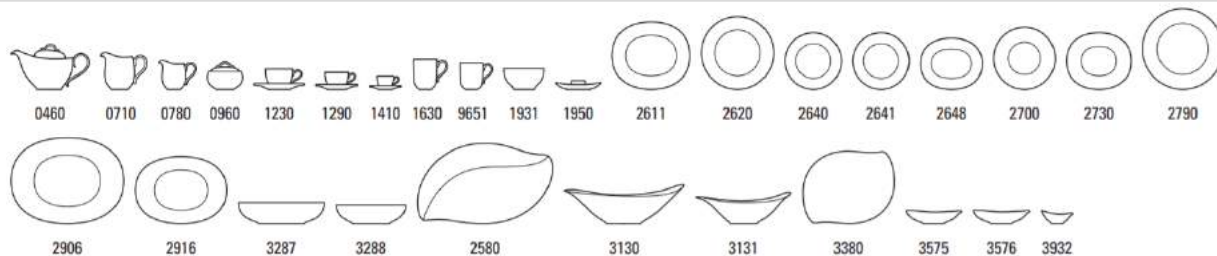

Article overview

Premium Porcelain, dishwasher safe, microwave safe