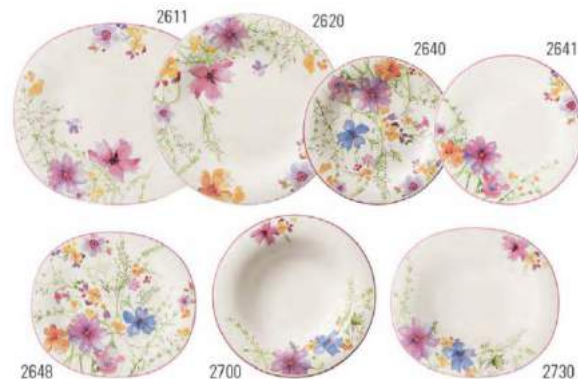

Article overview

Premium Porcelain, dishwasher safe, microwave safe