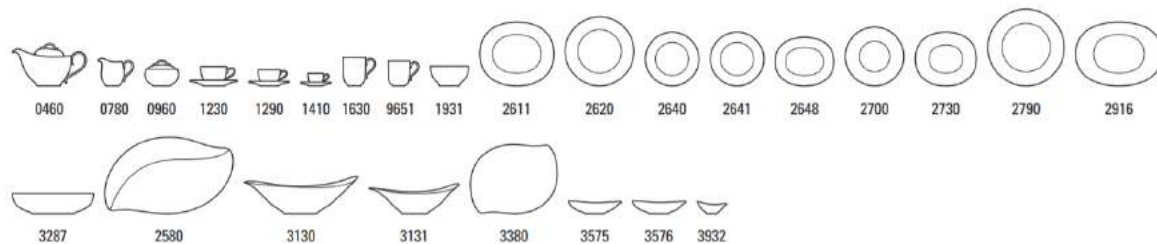

Article overview

Premium Porcelain, dishwasher safe, microwave safe