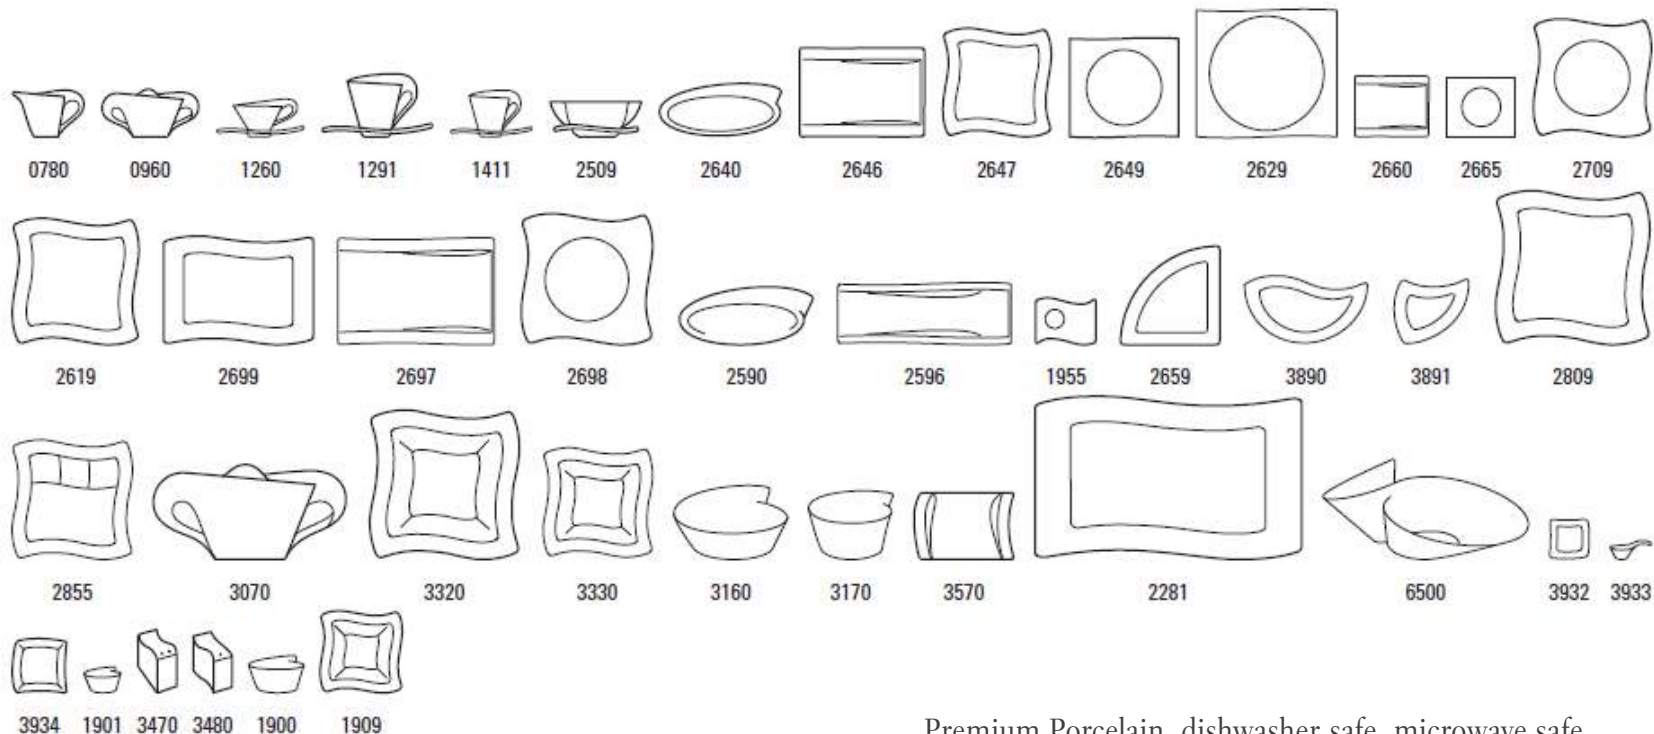

Article overview

Premium Porcelain, dishwasher safe, microwave safe