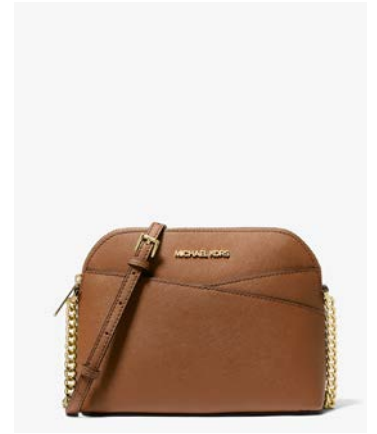

VANILLA

LUGGAGE

BROWN

BLACK

MICHAEL KORS O U T L E T

+

TEAGAN SATCHEL
+ LARGE CONTINENTAL WALLET

COMBO PRICE €199

VANILLA

POWDER BLUSH

BROWN

BLACK

MICHAEL KORS O U T L E T

JET SET DOME CROSSBODY

SPECIAL PRICE €99

VANILLA

POWDER BLUSH

MULBERRY

LUGGAGE

BUTTERCUP

RACING GREEN

BROWN/BLACK

BLACK

MICHAEL KORS O U T L E T

JAYCEE BACKPACK

SPECIAL PRICE €129

VANILLA

POWDER BLUSH

BROWN

BLACK

ENJOY UP TO 65% OFF

MICHAEL KORS O U T L E T