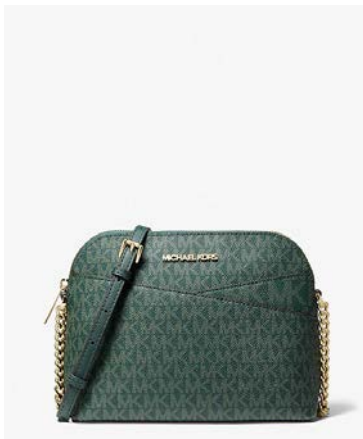

VANILLA

POWDER BLUSH

BROWN

BLACK

MICHAEL KORS O U T L E T

JET SET DOME CROSSBODY

SPECIAL PRICE €99

VANILLA

POWDER BLUSH

MULBERRY

LUGGAGE

BUTTERCUP

RACING GREEN

BROWN/BLACK

BLACK

MICHAEL KORS O U T L E T

JAYCEE BACKPACK

SPECIAL PRICE €129

VANILLA

POWDER BLUSH

BROWN

BLACK

ENJOY UP TO 65% OFF

MICHAEL KORS O U T L E T

KALI 3IN1 TOTE

SPECIAL PRICE €179

VANILLA

CHILLI

BROWN

BLACK

MICHAEL KORS O U T L E T

MADDY TRAINER