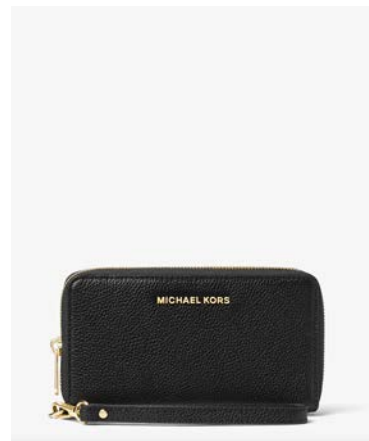

# BLACK FRIDAY

MICHAEL KORS  
O U T L E T

ENJOY UP TO 65% OFF

\*EXCLUSIONS APPLY

# MICHAEL KORS O U T L E T

MERCER MESSENGER  
+ LARGE PHONE CASE WALLET

**COMBO PRICE £159**

VANILLA

LUGGAGE

BROWN

BLACK

# MICHAEL KORS O U T L E T

+

TEAGAN SATCHEL  
+ LARGE CONTINENTAL WALLET

**COMBO PRICE £199**

VANILLA

POWDER BLUSH

BROWN

BLACK

# MICHAEL KORS O U T L E T

JET SET DOME CROSSBODY

**SPECIAL PRICE £99**

VANILLA

POWDER BLUSH

MULBERRY

LUGGAGE

BUTTERCUP