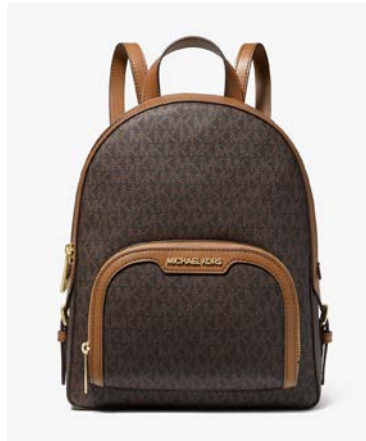

RACING GREEN

BROWN/BLACK

BLACK

# MICHAEL KORS O U T L E T

---

JAYCEE BACKPACK

**SPECIAL PRICE £129**

VANILLA

POWDER BLUSH

BROWN

BLACK

# MICHAEL KORS O U T L E T

---

KALI 3IN1 TOTE

**SPECIAL PRICE £179**

VANILLA

CHILLI

BROWN

BLACK