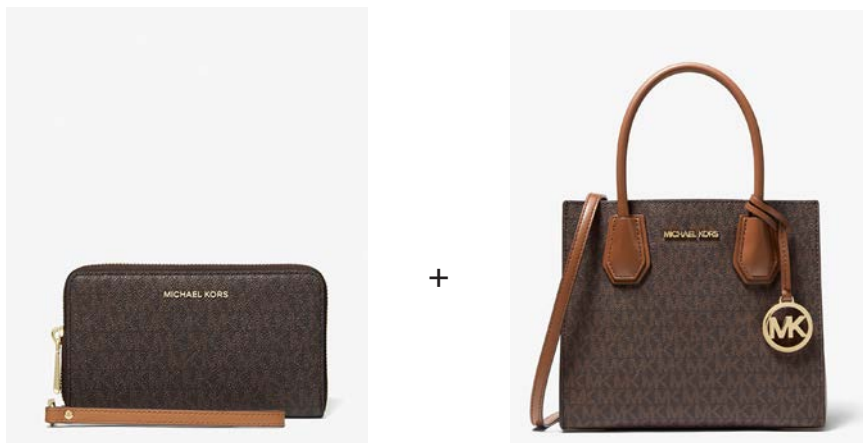

# BLACK FRIDAY

MICHAEL KORS  
O U T L E T

ENJOY UP TO 65% OFF

\*EXCLUSIONS APPLY

# MICHAEL KORS O U T L E T

MERCER MESSENGER  
+ LARGE PHONE CASE WALLET

**COMBO PRICE £159**

VANILLA

LUGGAGE

BROWN

BLACK

# MICHAEL KORS O U T L E T

+

TEAGAN SATCHEL  
+ LARGE CONTINENTAL WALLET

**COMBO PRICE £199**

VANILLA

POWDER BLUSH

BROWN

BLACK