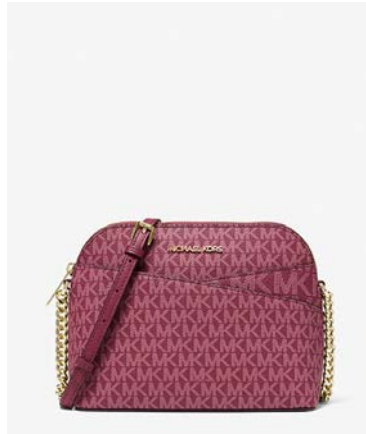

# MICHAEL KORS O U T L E T

+

TEAGAN SATCHEL  
+ LARGE CONTINENTAL WALLET

**COMBO PRICE £199**

VANILLA

POWDER BLUSH

BROWN

BLACK

# MICHAEL KORS O U T L E T

JET SET DOME CROSSBODY

**SPECIAL PRICE £99**

VANILLA

POWDER BLUSH

MULBERRY

LUGGAGE

BUTTERCUP

RACING GREEN

BROWN/BLACK

BLACK

# MICHAEL KORS O U T L E T

---

JAYCEE BACKPACK

**SPECIAL PRICE £129**

VANILLA

POWDER BLUSH

BROWN

BLACK