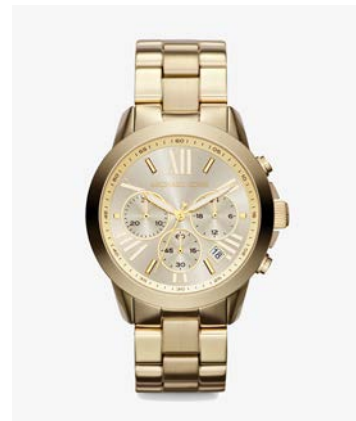

## SPECIAL PRICE £49

SIGNATURE 2 PIECE SET

BLACK

STUDED LOGO 2 PIECE SET

CREAM

BLACK

# MICHAEL KORS O U T L E T

---

PARKER WATCH

**SPECIAL PRICE £99**

SILVER

ROSEGOLD

GOLD

SILVER

ROSEGOLD

GOLD