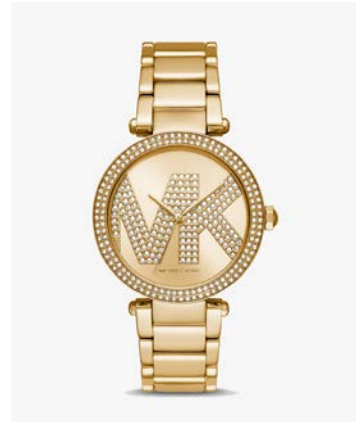

## SPECIAL PRICE £49

SIGNATURE 2 PIECE SET

BLACK

STUDED LOGO 2 PIECE SET

CREAM

BLACK

# MICHAEL KORS O U T L E T

---

PARKER WATCH

**SPECIAL PRICE £99**

SILVER

ROSEGOLD

GOLD

SILVER

ROSEGOLD

GOLD