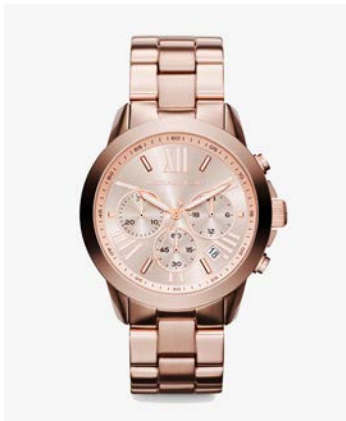

## SPECIAL PRICE £49

SIGNATURE 2 PIECE SET

BLACK

STUDED LOGO 2 PIECE SET

CREAM

BLACK

# MICHAEL KORS O U T L E T

---

PARKER WATCH

**SPECIAL PRICE £99**

SILVER

ROSEGOLD

GOLD

SILVER

ROSEGOLD

GOLD