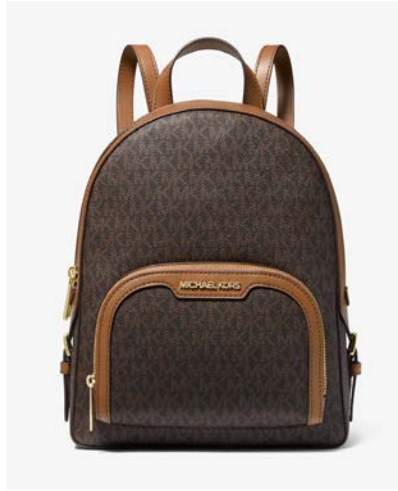

# MICHAEL KORS O U T L E T

JET SET DOME CROSSBODY

**SPECIAL PRICE £99**

VANILLA

POWDER BLUSH

MULBERRY

LUGGAGE

BUTTERCUP

RACING GREEN

BROWN/BLACK

BLACK

# MICHAEL KORS O U T L E T

---

JAYCEE BACKPACK

**SPECIAL PRICE £129**

VANILLA

POWDER BLUSH

BROWN

BLACK

# MICHAEL KORS O U T L E T

---

KALI 3IN1 TOTE

**SPECIAL PRICE £179**

VANILLA

CHILLI

BROWN

BLACK