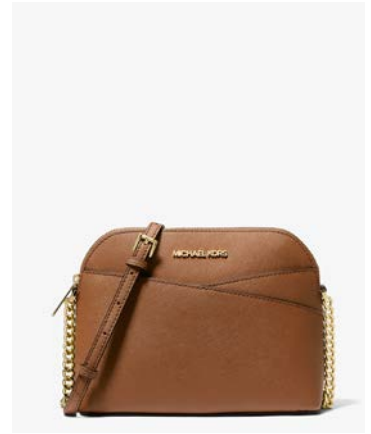

# MICHAEL KORS O U T L E T

+

TEAGAN SATCHEL  
+ LARGE CONTINENTAL WALLET

**COMBO PRICE £199**

VANILLA

POWDER BLUSH

BROWN

BLACK

# MICHAEL KORS O U T L E T

JET SET DOME CROSSBODY

**SPECIAL PRICE £99**

VANILLA

POWDER BLUSH

MULBERRY

LUGGAGE

BUTTERCUP

RACING GREEN

BROWN/BLACK

BLACK

# MICHAEL KORS O U T L E T

---

JAYCEE BACKPACK

**SPECIAL PRICE £129**

VANILLA

POWDER BLUSH

BROWN

BLACK