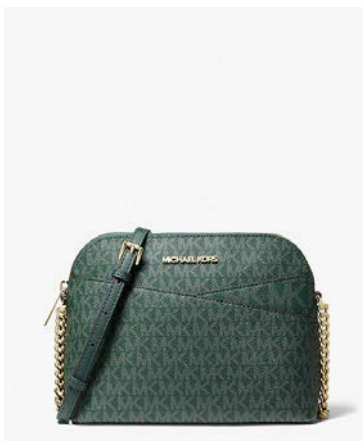

# MICHAEL KORS O U T L E T

+

TEAGAN SATCHEL  
+ LARGE CONTINENTAL WALLET

**COMBO PRICE £199**

VANILLA

POWDER BLUSH

BROWN

BLACK

# MICHAEL KORS O U T L E T

JET SET DOME CROSSBODY

**SPECIAL PRICE £99**

VANILLA

POWDER BLUSH

MULBERRY

LUGGAGE

BUTTERCUP

RACING GREEN

BROWN/BLACK

BLACK

# MICHAEL KORS O U T L E T

---

JAYCEE BACKPACK

**SPECIAL PRICE £129**

VANILLA

POWDER BLUSH

BROWN

BLACK