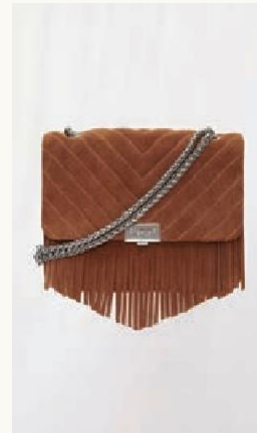

Initial price EUR :325

Outlet price EUR : 195

120ANGELAFRINGS
CFASA00116
NOIR
100% Leather (Sheepskin)

Initial price EUR :295

Outlet price EUR : 198

120ANGELAFRINGS
CFASA00204
CAMEL
100% Leather (Cow)

Initial price EUR :275