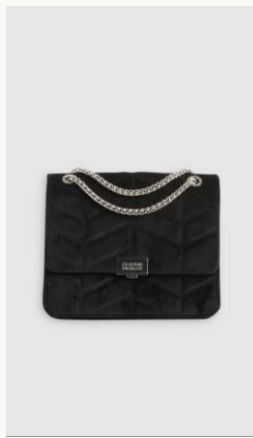

**120ANGELANEWQ
UILTVELVET**
CFASA00388
NOIR
100% Polyester

Initial price   EUR :265

Outlet price   EUR : 133